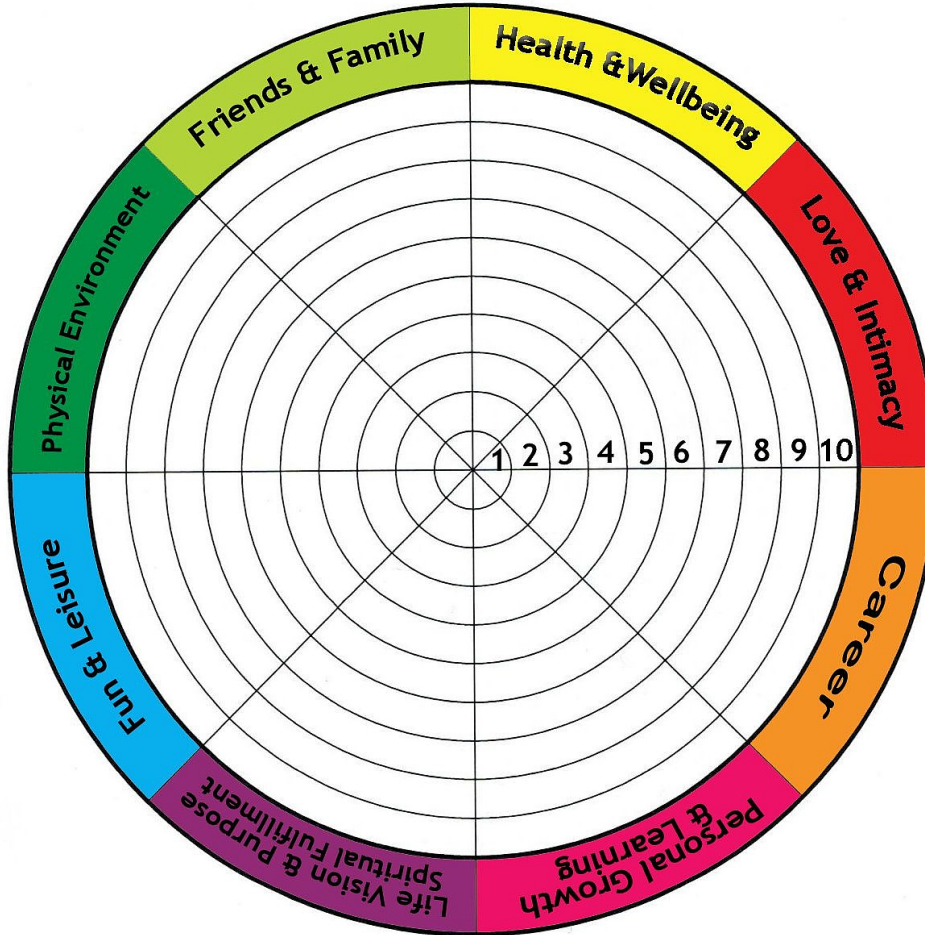

THE NEWAYS WHEEL OF LIFE ~ Find Your Balance

Self-Assessment Tool

Maria Connolly, MS, CHT, Licensed Professional Counselor

541.973.9673 ✉ maria@newayscenter.com

385 E. Main Street ✉ Ashland, OR 97520

FIND YOUR BALANCE 🌱 NEWAYSCENTER.COM